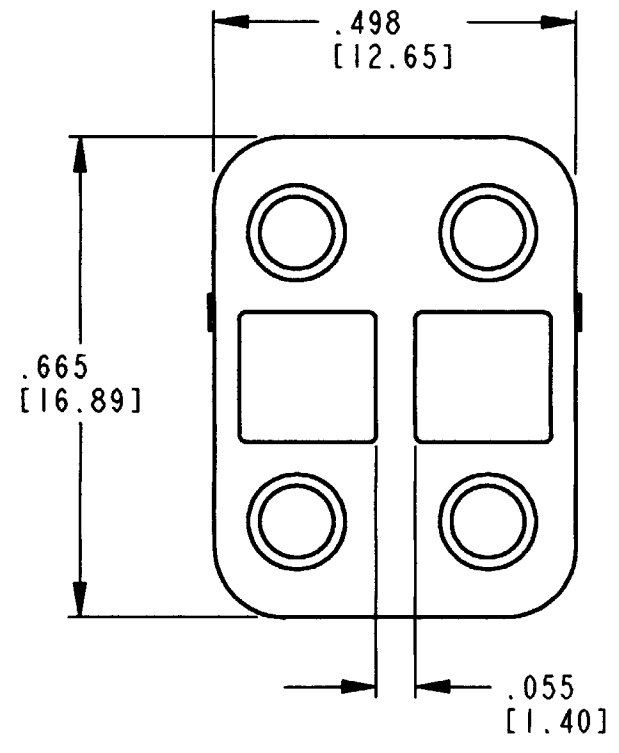

REV
A
WP-4S

REVISIONS			
SYM	DESCRIPTION	DATE	APPROVED
NC	NEW RELEASE PER E.O. P15472	11/7/97	RDR
A	REVISED PER E.O. P15558	2-24-98	RDR

SCALE 2:1

- NOTES:
4. COLOR: ORANGE.
 3. THIS PART MATES WITH DTP06-4S PLUG.
 2. DIMENSION TOLERANCE: $\pm .015$ [.38].
 1. DIMENSIONS ARE IN INCHES [METRIC].

SIGNATURE & DATE	
DR	D. MEYER 11/07/97
CHK	<i>S. Band</i> 2-23-98
PE	D. Meyer 2/20/98
APPD	<i>R. Reed</i> 2-24-98
SCALE	4:1
WT	

WEDGE LOCK
FOR 4 CONT. PLUG
HOUSING
DTP SERIES

ENVELOPE

CP	MATL. CODE
The Deutsch Company DEUTSCH I.P.D. 3850 INDUSTRIAL AVE. HEMET, CALIF. 92545	
B	WP-4S
DWG SIZE	CODE 11139 SHEET OF