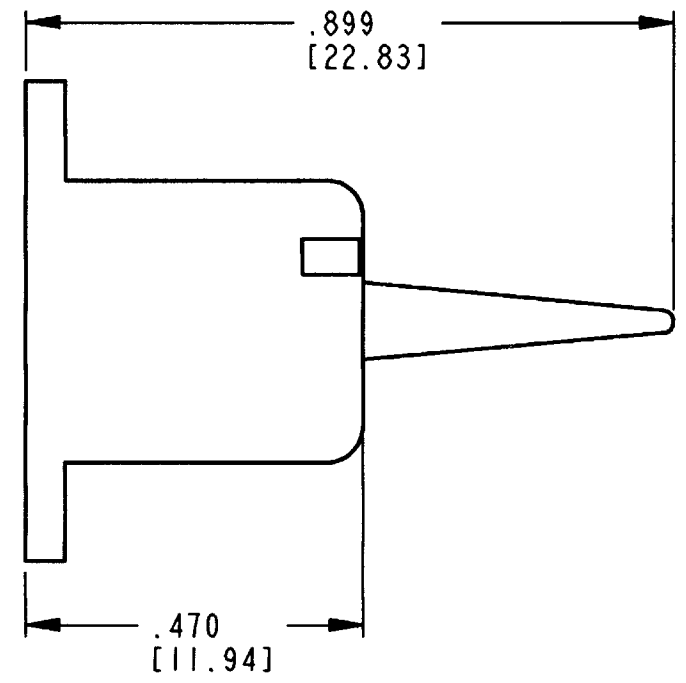

REV
A
WP-4S

REVISIONS			
SYM	DESCRIPTION	DATE	APPROVED
NC	NEW RELEASE PER E.O. P15472	11/7/97	RDR
A	REVISED PER E.O. P15558	2-24-98	RDR

SCALE 2:1

- NOTES:
4. COLOR: ORANGE.
 3. THIS PART MATES WITH DTP06-4S PLUG.
 2. DIMENSION TOLERANCE: $\pm .015$ [.38].
 1. DIMENSIONS ARE IN INCHES [METRIC].

SIGNATURE & DATE	
DR	D. MEYER 11/07/97
CHK	<i>S. Band</i> 2-23-98
PE	D. Meyer 2/20/98
APPD	<i>R. Reed</i> 2-24-98
SCALE	4:1
WT	

WEDGE LOCK
FOR 4 CONT. PLUG
HOUSING
DTP SERIES

ENVELOPE

CP	MATL. CODE
The Deutsch Company DEUTSCH I.P.D. 3850 INDUSTRIAL AVE. HEMET, CALIF. 92545	
B	WP-4S
DWG SIZE	CODE 11139 SHEET OF