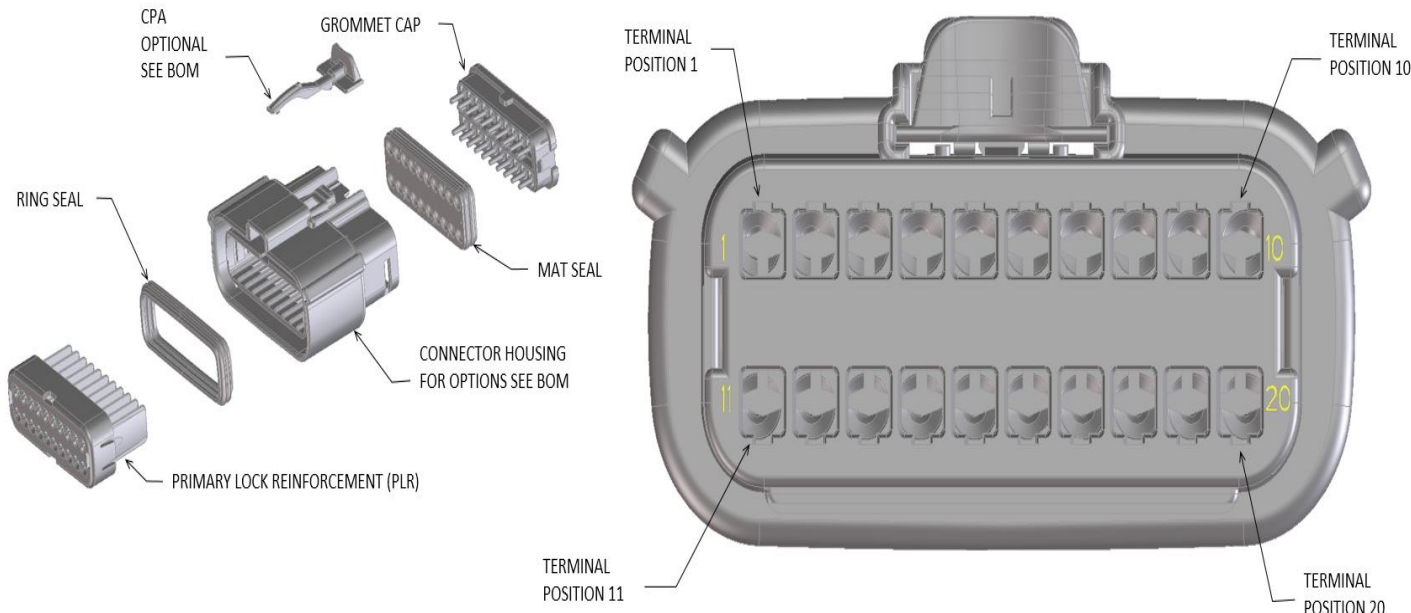

BOM AND PIN OUT SHEET

ABBREVIATION	DESCRIPTION	COLOR	MATERIAL
A-BLACK	HOUSING, KEYING OPTION A	BLACK	SPS/NYLON GF20
B-LIGHT GRAY	HOUSING, KEYING OPTION B	LIGHT GRAY	SPS/NYLON GF20
C-BROWN	HOUSING, KEYING OPTION C	BROWN	SPS/NYLON GF20
D-GREEN	HOUSING, KEYING OPTION D	GREEN	SPS/NYLON GF20
C-DARK GRAY	HOUSING, KEYING OPTION C	DARK GRAY	SPS/NYLON GF20
D-STONE GRAY	HOUSING, KEYING OPTION D	STONE GRAY	SPS/NYLON GF20
A-YELLOW	HOUSING, KEYING OPTION A	YELLOW	SPS/NYLON GF20
A-BLACK-CLIP	HOUSING, KEYING OPTION A WITH CLIPSLOT	BLACK	SPS/NYLON GF20
B-LIGHT GRAY-CLIP	HOUSING, KEYING OPTION B WITH CLIPSLOT	LIGHT GRAY	SPS/NYLON GF20
C-DARK GRAY-CLIP	HOUSING, KEYING OPTION C WITH CLIPSLOT	DARK GRAY	SPS/NYLON GF20
D-STONE GRAY-CLIP	HOUSING, KEYING OPTION D WITH CLIPSLOT	STONE GRAY	SPS/NYLON GF20
A-YELLOW-CLIP	HOUSING, KEYING OPTION A WITH CLIPSLOT	YELLOW	SPS/NYLON GF20
B-YELLOW-CLIP	HOUSING, KEYING OPTION B WITH CLIPSLOT	YELLOW	SPS/NYLON GF20
GCP	GROMMET CAP (PLUGGED)	BLACK	SPS/NYLON GF20
GCO	GROMMET CAP (OPEN)	BLACK	SPS/NYLON GF20
PLR	PLR	NATURAL	SPS/NYLON GF20
CPA	CPA	RED	PBT GF30
M	MAT SEAL	LIGHT BLUE	INHERENTLY LUBRICATED SILICONE
R	RING SEAL	GREEN	INHERENTLY LUBRICATED SILICONE